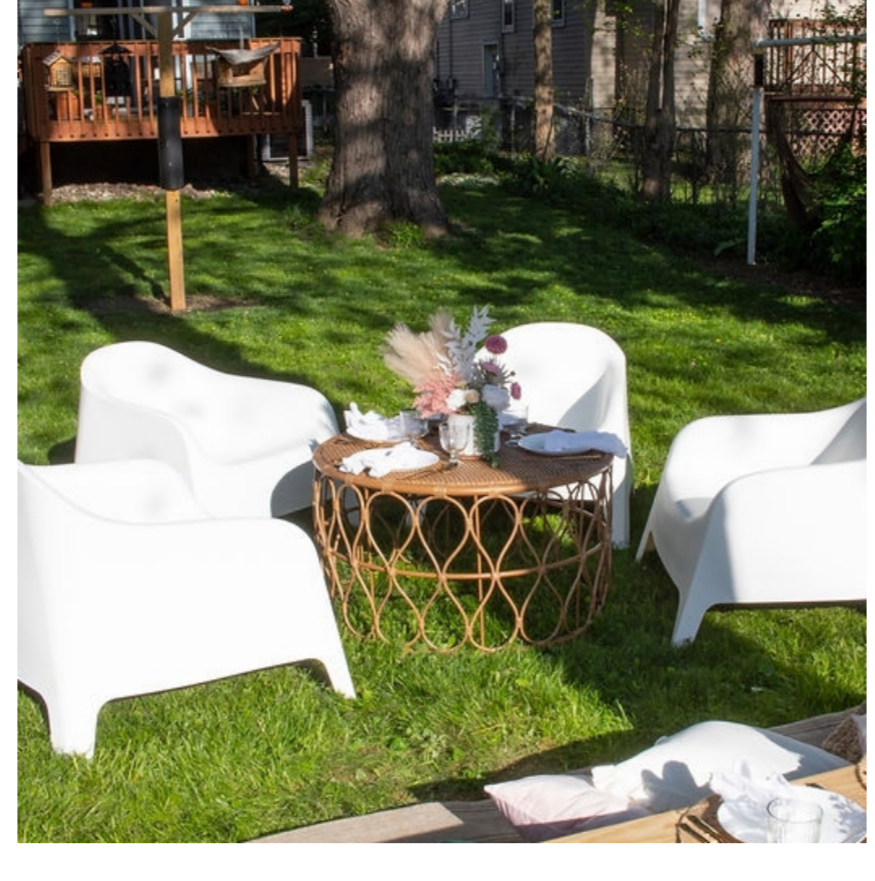

BEACH LOUNGERS
Up to 2 available. Perfect for a date night picnic!
$20 PER CHAIR