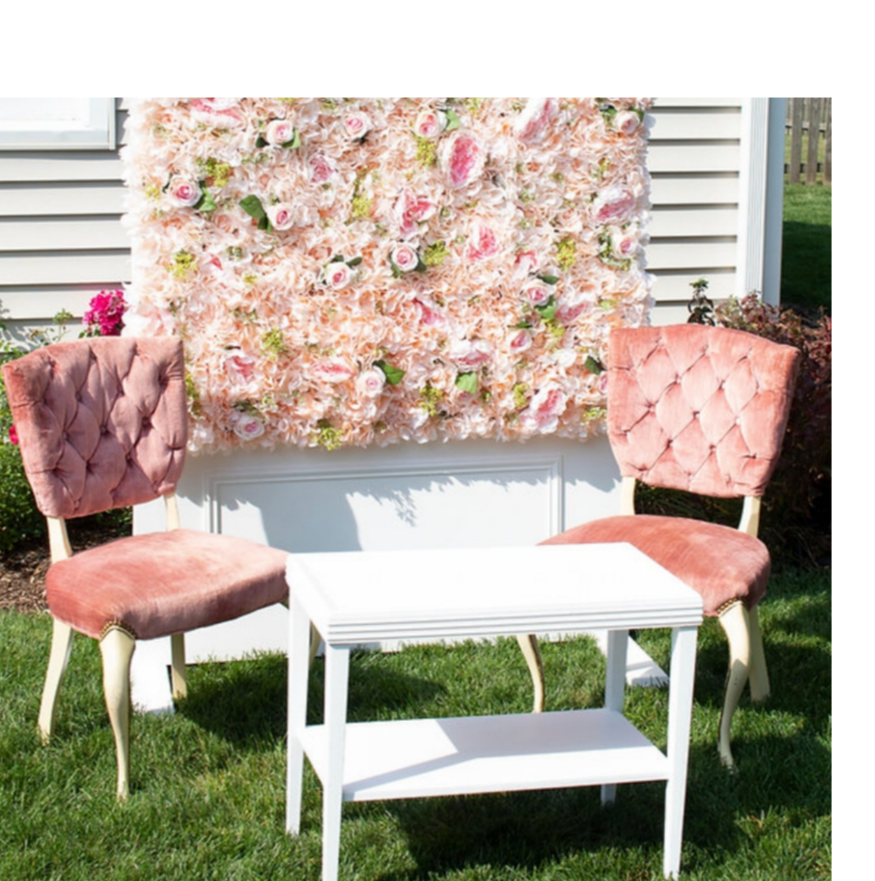

POLAROID MINI 9 CAMERA
Comes with 10 exposures inside!
$16