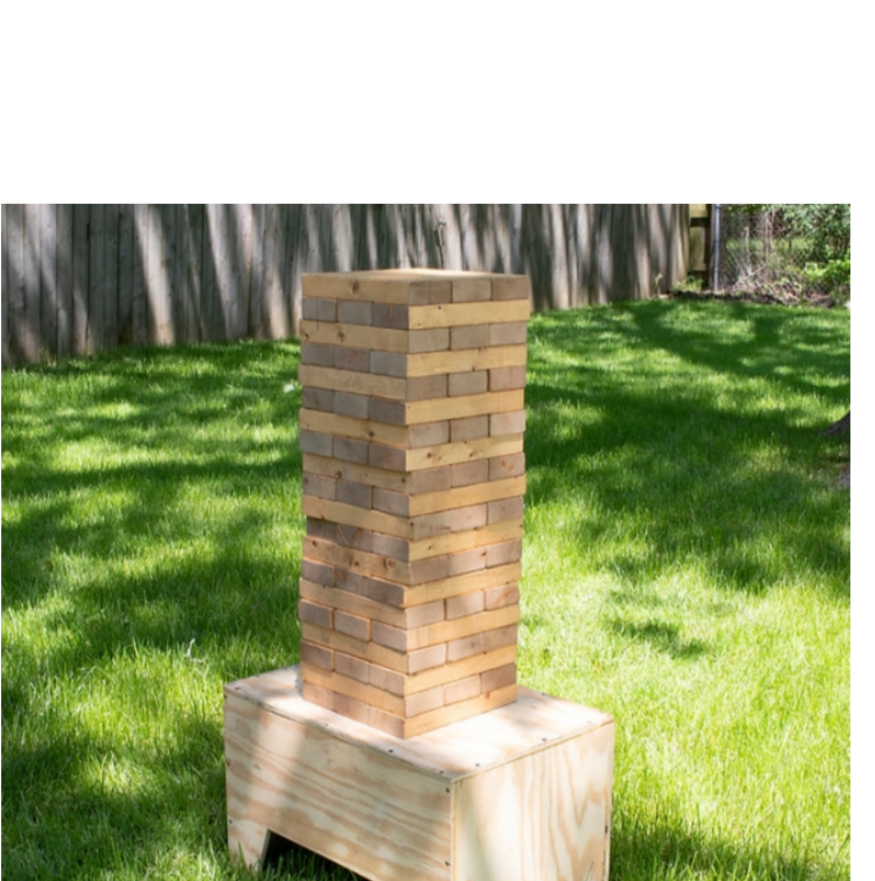

JUMBO JENGA
4ftx3.5ft and perfect for inside or outside events! Comes with a cover if being rented with a Bell Tent + being left outside overnight
$20