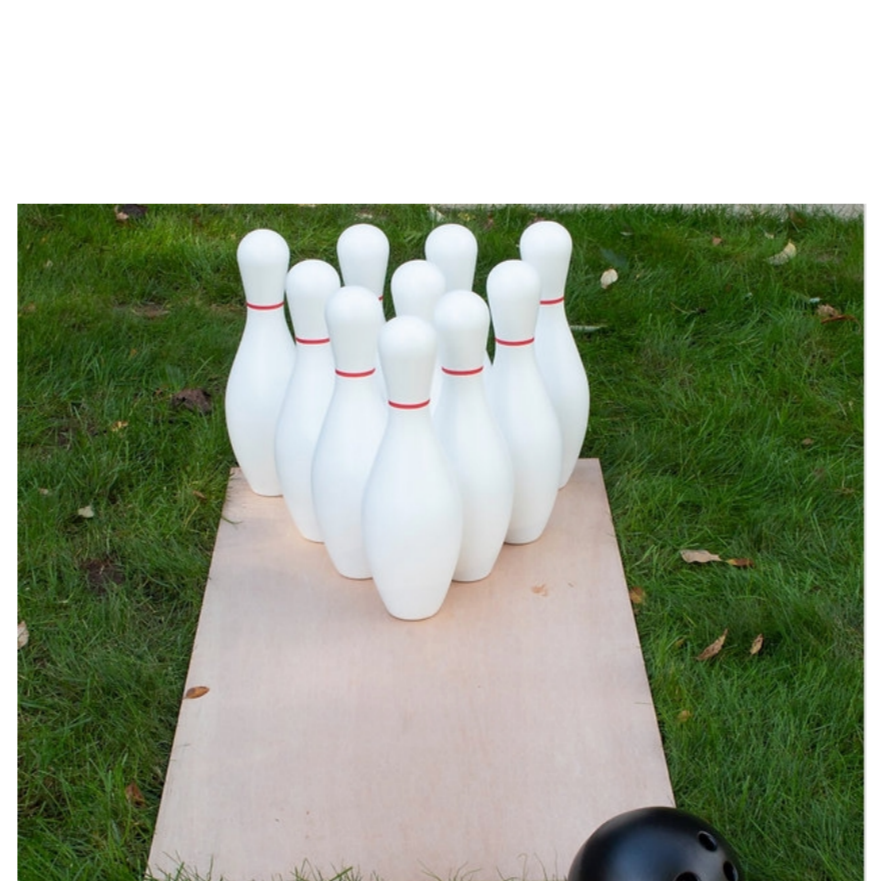

OUTSIDE JUMBO JENGA
Perfect game for older kids + adults! The blocks are heavy and it does stack very tall as the game goes so watch your step! The base does come with it! Set up included.
$20